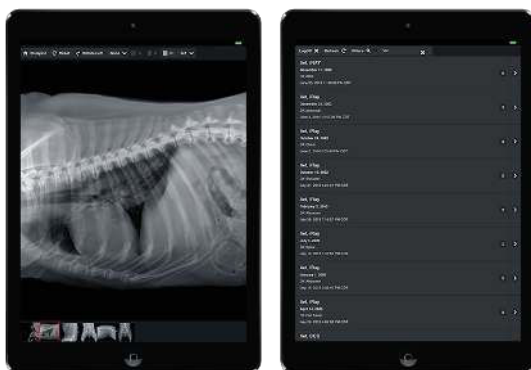

TETHERED 17X17 DETECTOR **NEW**

- Tethered Interface
- Cesium Scintillator
- 16-bit Images
- Cassette Sized

Retrofit and New X-Ray

* RETROFIT ANY X-RAY

Wireless & Fixed DR Compatible

VXR X-RAY SYSTEM

- Superior Image Quality
- Anatomical Programmed
- Table-side Acquisition
- Acquisition Touch-Screen
- Fixed 40" SID integrated tube
- 32" x 60" 4-way float table top
- Exposure Foot Switch Pedal
- 32kW, 500mAs, 40-125kVp

2020imaging.net/straight-arm

Veterinary Specific Software

ACQUISITION INTERFACE

- Under 6 second ⌚ Processing
- Background Submission
- Preset X-ray Exams
- Animal Specific
- Anatomical Program (APR)
- Fully Customizable
- Advanced Image Processing
- Image Adjustment Tools
- Touchscreen Enabled
- User Friendly Interface

- ☰ Multi-funton Studylist ⬇️
- ☰ Advanced Viewer ⬆️
- PM Software Integration**
- Burn/Import CDs
- Custom Search/Query
- Customized User Settings
- Vertibral Heart Score Tool incl.
- Fast, User Friendly Interface
- Image Fine Tuning
- Exam Room Viewing

MOBILE VIEWING WITH M-OPAL†

iPad®, iPhone®, Android™, Blackberry®, any mobile or smart device!

- Lightweight & Fast
- Patient List & Viewer
- Simple Annotations Enabled
- Tap, Drag, and Pinch
- Patient Filter & Search