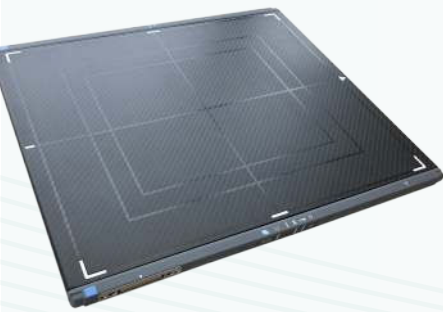

DIGITAL X-RAY

VETERINARY SOLUTIONS

Revolutionary Imaging Systems

2020imaging.net/vet

Wireless, Fixed, & Hybrid DR

MOMENTUM 14X17 WIRELESS FLATPANEL

- Wireless Interface
- Rapid Charge
- Cesium Scintillator
- Lithium Ion Capacitor
- Featherlight 5.5 lbs
- Cassette Sized
- 16-bit Images

HYBRID 17X17 FLATPANEL

- Wireless or Tethered Interface
- Cesium Scintillator
- Lithium Ion Battery
- Lightweight 9.5 lbs
- Cassette Sized
- 14-bit Images

WIRELESS 14X17 FLATPANEL

- Wireless Interface
- Cesium Scintillator
- Lithium Ion Battery
- Lightweight 8 lbs
- Cassette Sized
- 14-bit Images

TETHERED 17X17 DETECTOR **NEW**

- Tethered Interface
- Cesium Scintillator
- 16-bit Images
- Cassette Sized

Retrofit and New X-Ray

* RETROFIT ANY X-RAY

Wireless & Fixed DR Compatible

VXR X-RAY SYSTEM

- Superior Image Quality
- Anatomical Programmed
- Table-side Acquisition
- Acquisition Touch-Screen
- Fixed 40" SID integrated tube
- 32" x 60" 4-way float table top
- Exposure Foot Switch Pedal
- 32kW, 500mAs, 40-125kVp